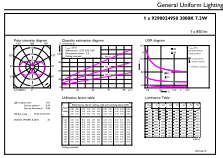

CorePro LEDlinear R7S Hochvolt-Stablampen

Photometrische Daten