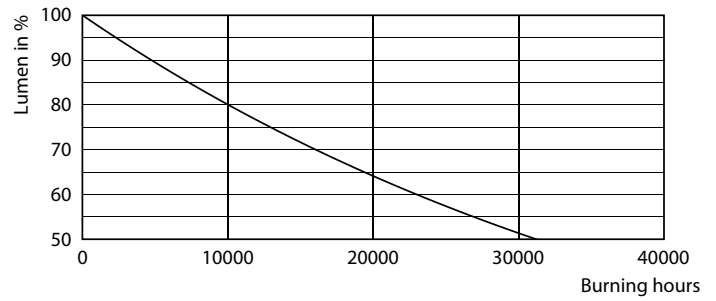

CorePro LEDlinear R7S Hochvolt-Stablampen

Photometrische Daten

LEDlinear CorePro 7,2W R7S 830-GUL

Lebensdauer

Life Expectancy Diagram

Lumen Maintenance Diagram