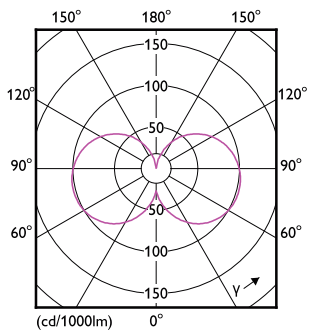

Abmessungsskizzen

Product	D	C
CorePro LED linear R7S 118mm 7.2-60W 830	15 mm	118 mm

CorePro LED linear R7S 118mm 7.2-60W 830

Photometrische Daten

LEDlinear CorePro 7,2W R7S 830-LDD

LEDlinear CorePro 7,2W R7S 830-POC